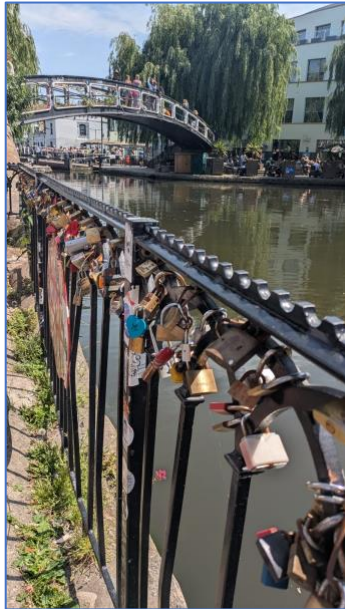

Gisella Roman